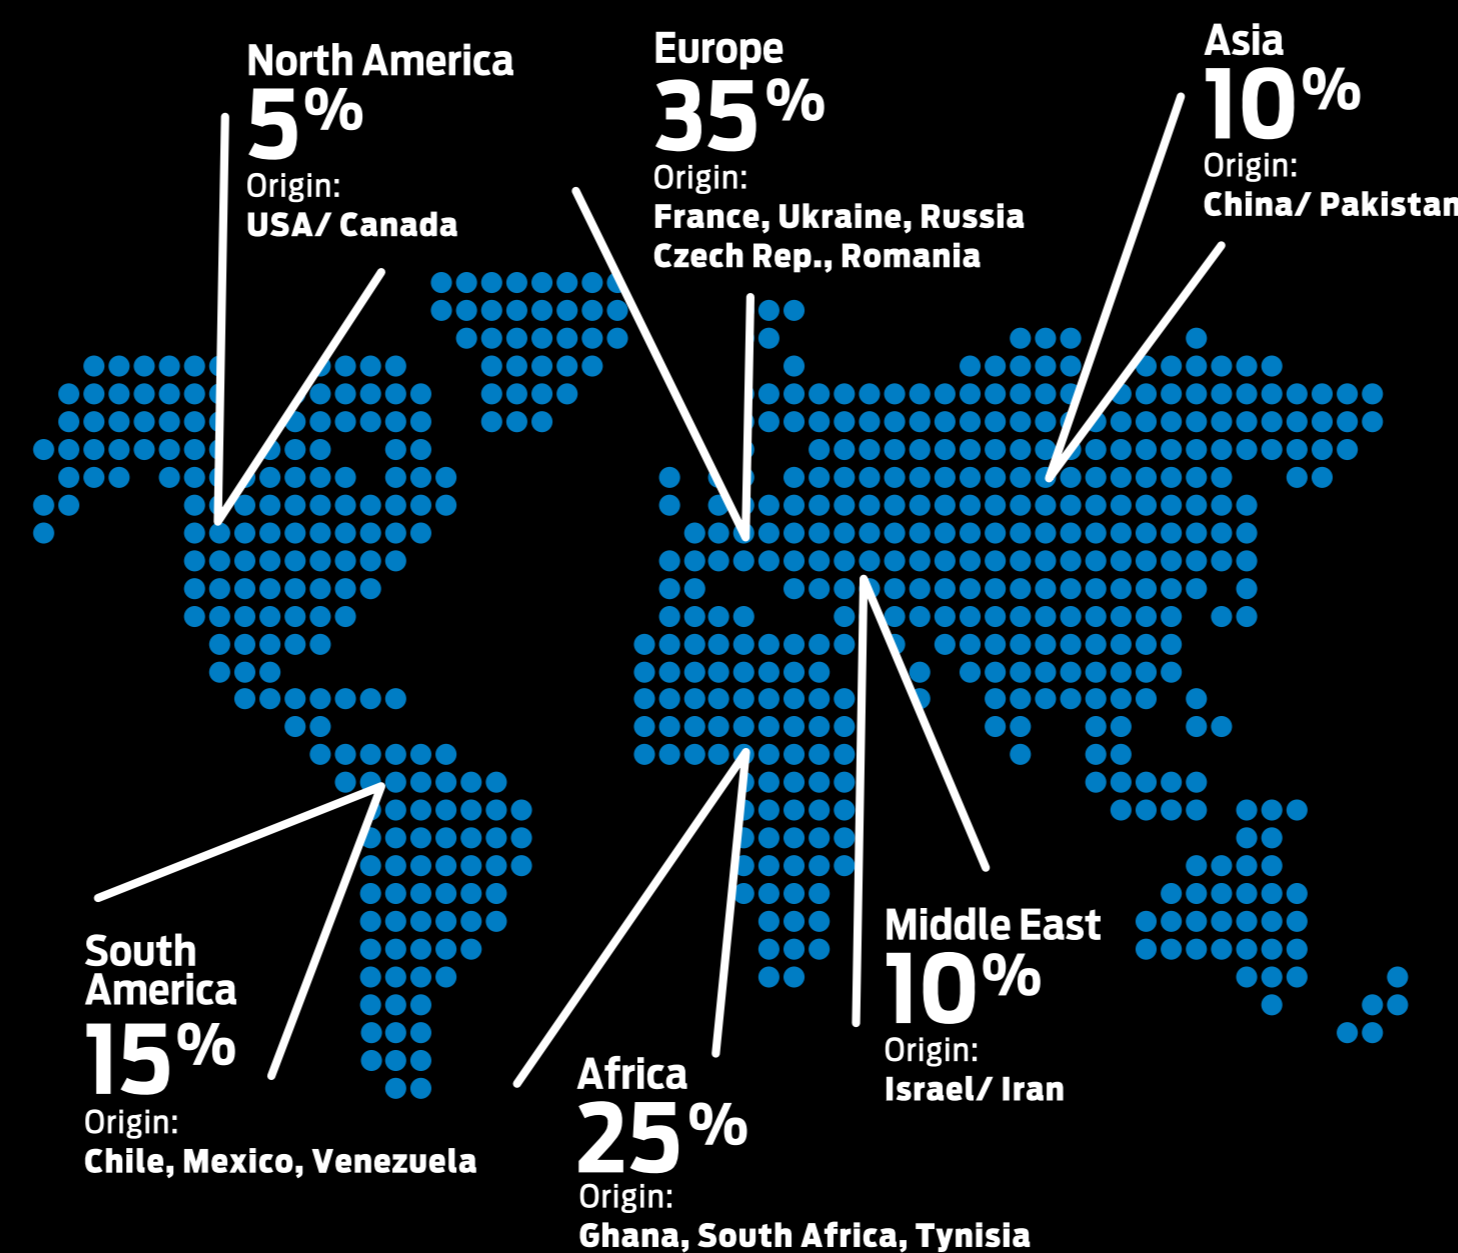

Incident distribution in 2016

Service Provisioning

Key Performance Indicators (measured)

Attack landscape in 2016

Geographic distribution of attacks in 2016

www.obrela.com

info@obrela.com

Obrela Security Industries GR
117 Argous str. & 33-35 Timeou str.
10441, Athens, Greece
Tel. +30 210 9573750 / +30 211 8003773
Fax. +30 210 9599383