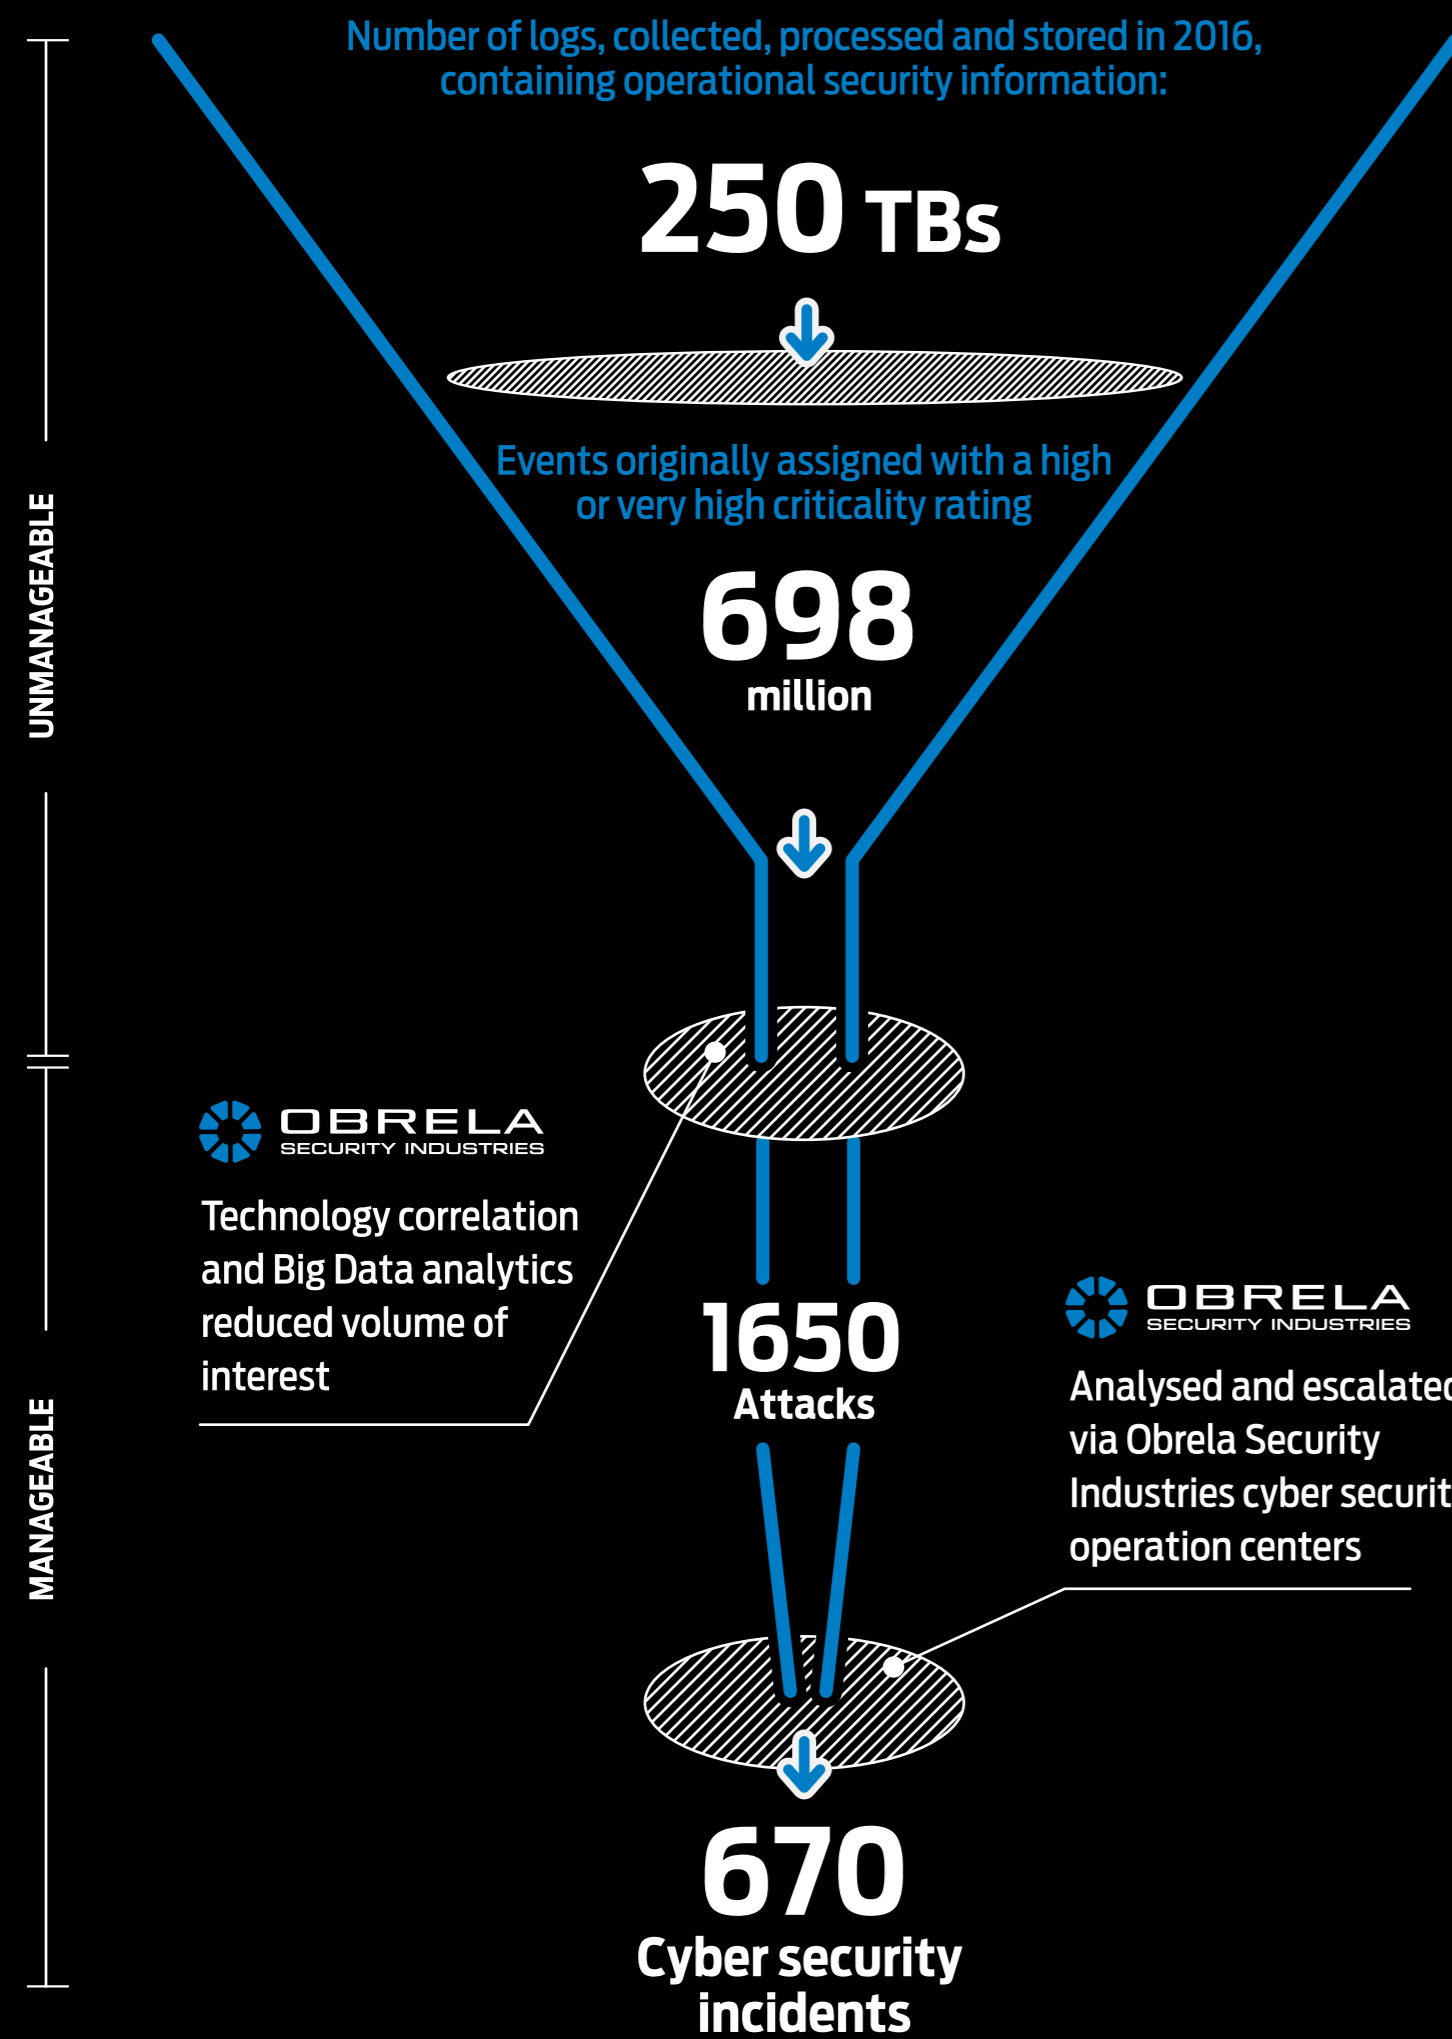

**WE KEEP YOUR BUSINESS
IN BUSINESS**

Cyber Threat Monitoring

Deep Security Analytics

Threat detection in cyberspace using Obrela Security Industries's Big Data analytics & threat intelligence technology

Incident distribution in 2016

Service Provisioning

Key Performance Indicators (measured)

Attack landscape in 2016

Geographic distribution of attacks in 2016

www.obrela.com

info@obrela.com

Obrela Security Industries GR
117 Argous str. & 33-35 Timeou str.
10441, Athens, Greece
Tel. +30 210 9573750 / +30 211 8003773
Fax. +30 210 9599383