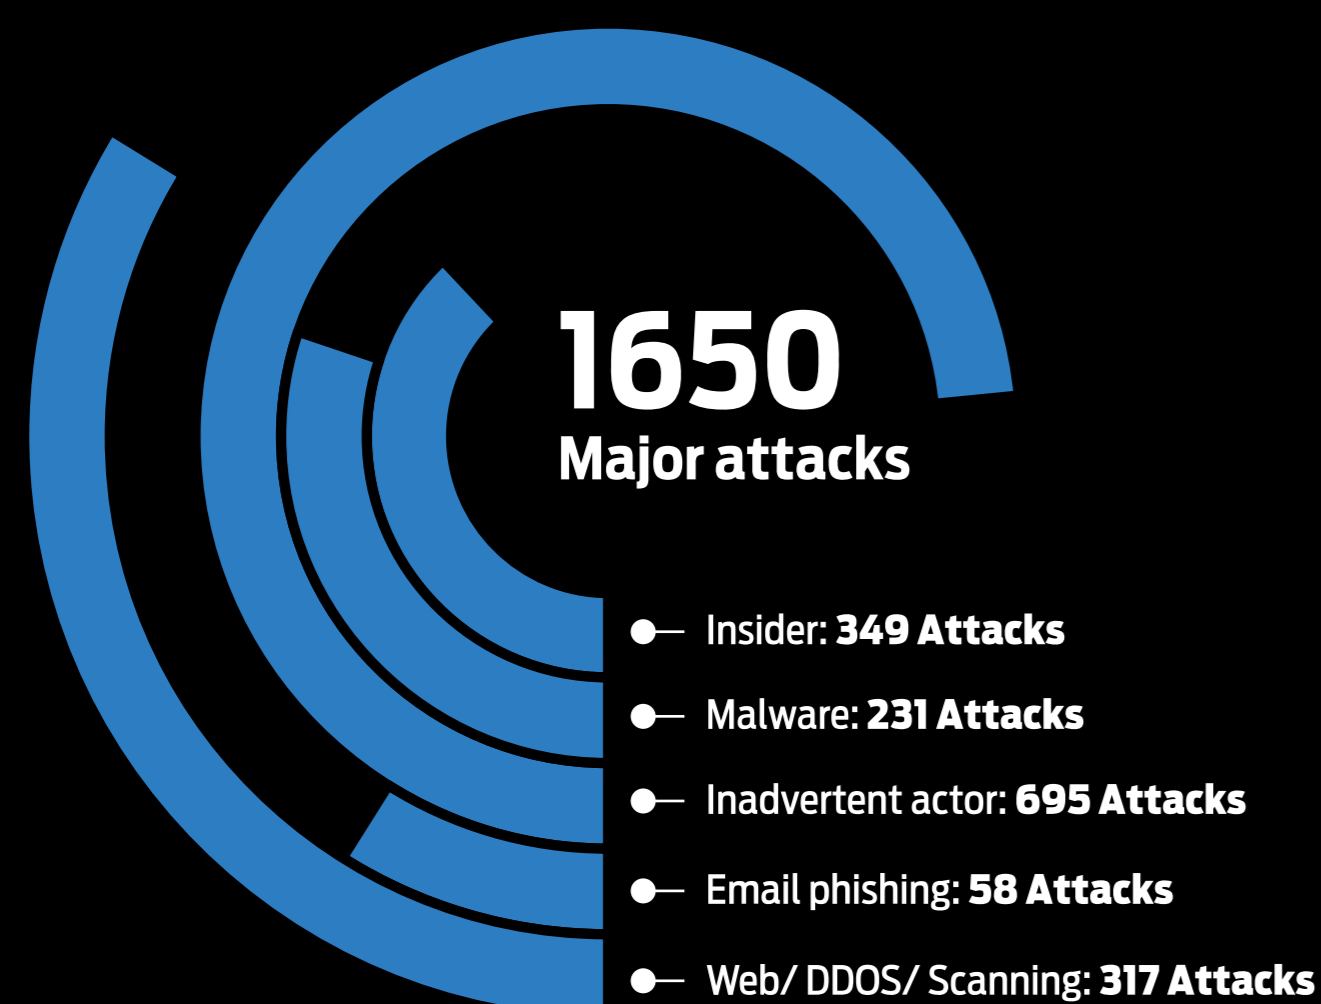

**WE KEEP YOUR BUSINESS
IN BUSINESS**

Cyber Threat Monitoring

Deep Security Analytics

Threat detection in cyberspace using Obrela Security Industries's Big Data analytics & threat intelligence technology

Incident distribution in 2016

Service Provisioning

Key Performance Indicators (measured)

Attack landscape in 2016

Geographic distribution of attacks in 2016

www.obrela.com

info@obrela.com

Obrela Security Industries GR
117 Argous str. & 33-35 Timeou str.
10441, Athens, Greece
Tel. +30 210 9573750 / +30 211 8003773
Fax. +30 210 9599383